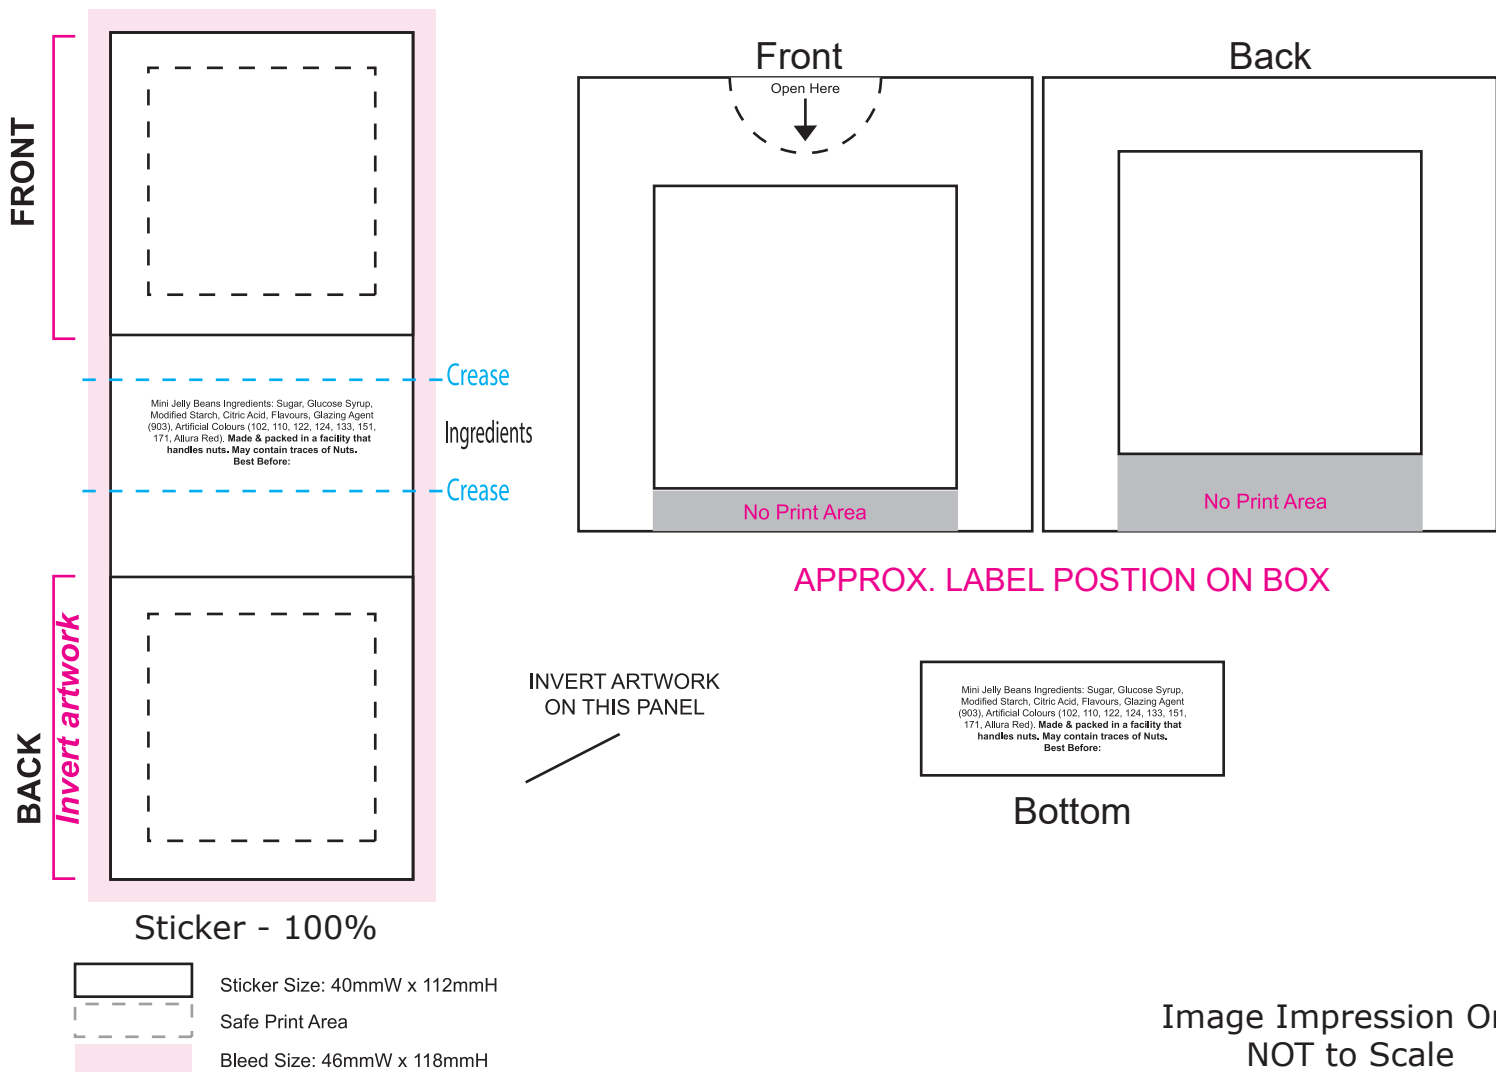

ART APPROVAL

All colours used in this document are indicative only and they may vary across a variety of printing techniques and confectionery

Product Code : CC078A50 - Flip Lid Box 50g with JB

Description : Flip Lid Cardboard Box with 50g mini Jelly Beans
 Order# :
 Company Name :
 Contact :
 Jelly Bean Colour :
 Sticker Size : 40mmW x 112mmH (x2 Print Panels)
 Print Colour : **Customer must provide PMS Colour print guide**
 Quantity :
 Delivery Date :

Please note: Stickers are printed digitally, please provide PMS colours if a close match is crucial and please inform us of this when ordering. If PMS colours are not provided we will print directly from the file and resulting print will be taken as correct. Not all PMS colours can be matched. Exact PMS colour match is NOT guaranteed. It is highly recommended that editable linework is provided, without this we cannot be held responsible for colour discrepancies